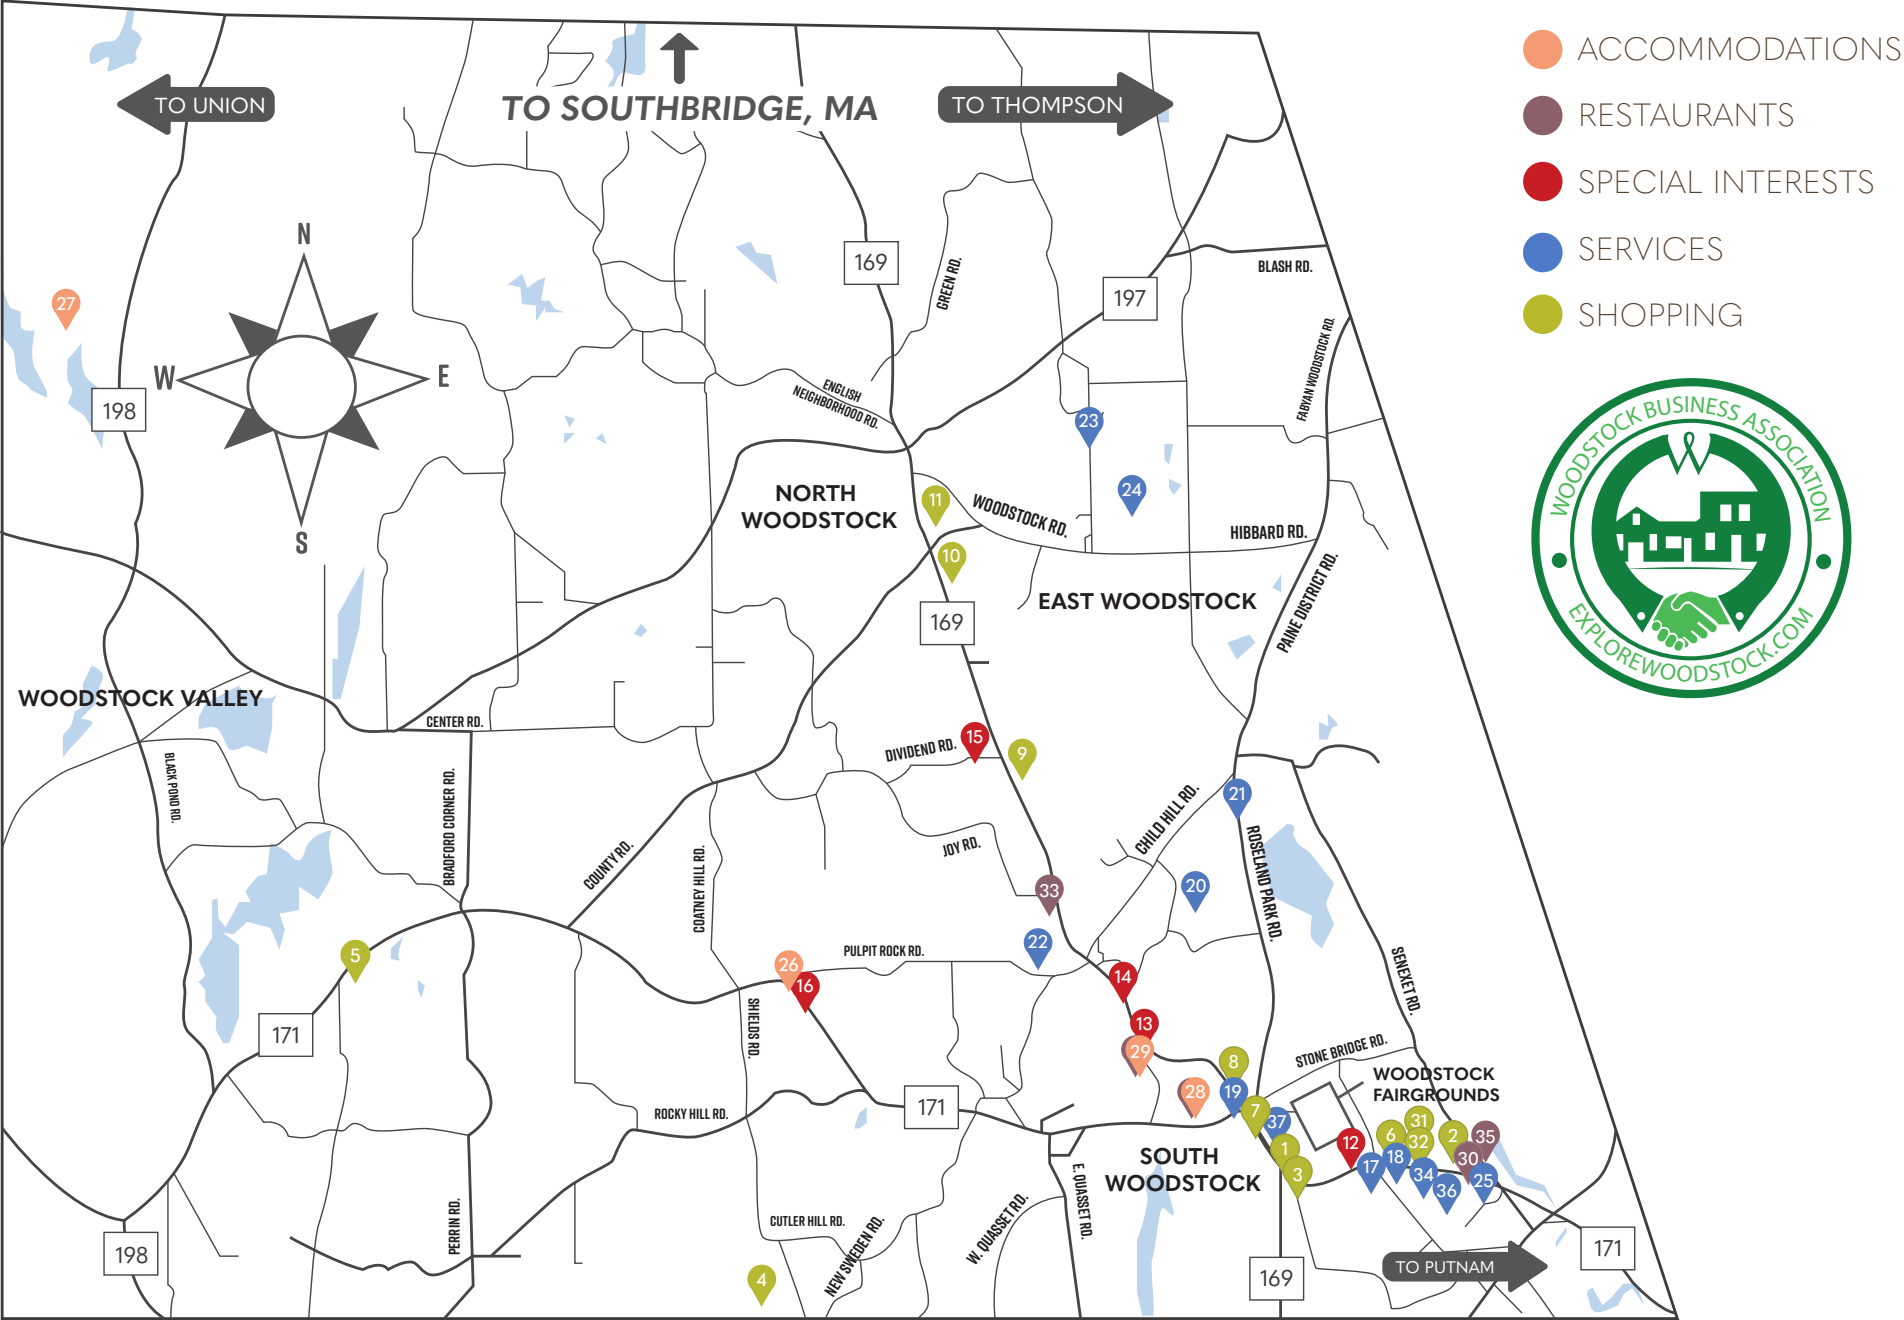

WOODSTOCK, CT LOCAL BUSINESSES

EXPLOREWOODSTOCK.COM

The Woodstock Business Association would like to thank Linemaster, Kendra Borders from Linemaster, and Ling Messer from Trailing Twine Photography for coordination and production of this brochure.